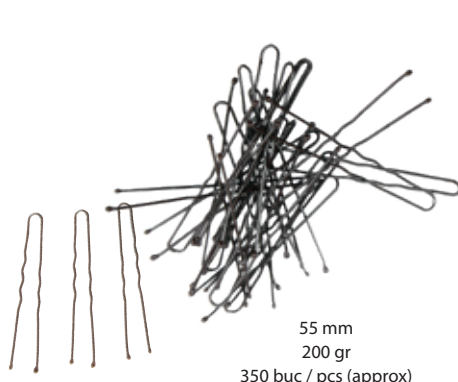

2500 1043

63 mm
500 gr
500 buc / pcs (approx)

Agrafe de păr ondulate 20 1039

• Aurii, maro, negre.

Ball pointed hair grips waved

• Golden, brown, black.

55 mm
200 gr
350 buc / pcs (approx)

Ace de păr ondulate 40 1037